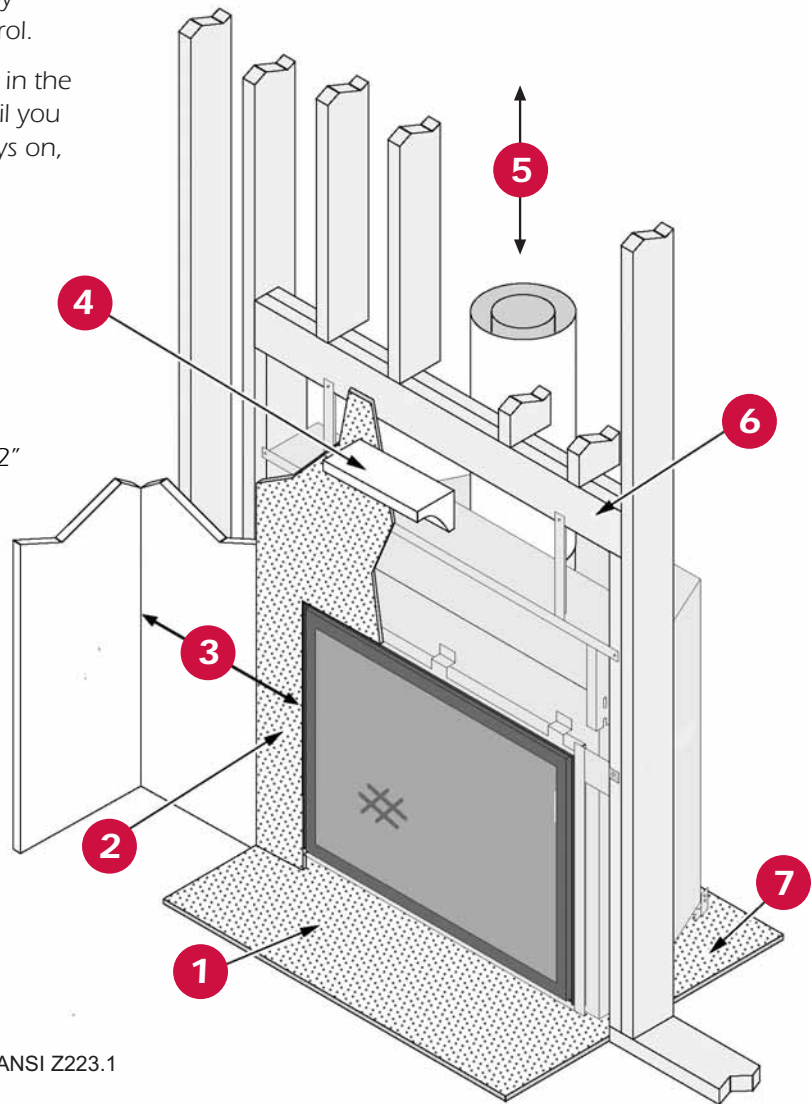

Framing Dimensions: See Installation Manual

1. Hearth Requirements: Extends 10" from face and 49 1/2" wide when installed flush. Not required when raised 6" (See Installation Manual for details)
2. Non-combustible facing.
3. Side Wall Clearance: 10 1/2".
4. Mantle Clearances: 48 1/2" from base of fireplace. Maximum allowed mantle depth: 12"
5. Minimum fireplace enclosure height 82". Measured from base of fireplace. 96" minimum ceiling height in room.
6. Minimum framing: 49 3/4" wide x 56 3/4" tall x 25" deep.
7. The fireplace must be placed on cement board.

Tested and Certified by OMNI-Test Laboratories Inc. to ANSI Z21.88b "Vented Gas-Fired Direct Fireplace Heater".

Must be installed in accordance with all local codes, if any; if not, follow ANSI Z223.1 and the requirements listed in the Owner's Manual.

Note: Improper installation of your gas appliance or failure to operate it in accordance to the guidelines detailed in the Owner's Manual may negate your warranty. We recommend all Fireplace Xtordinaire appliances be installed and maintained on an annual basis by your specialty hearth retailer.

Natural Gas Input Rating & Performance:

- Adjustable High Heat System:
  28,500 – 50,000 Btu's (NG)
  26,900 – 49,000 Btu's (LP)
- Steady State Efficiency: 74%
- Heater Rated Fireplace: Heats up to 1,200 to 2,000 sq. ft.*
  *Heating capacity will vary depending on the temperature zone you live in.

Imagine a Fireplace for Every Room

Visit us online: www.fireplacex.com

Specialty Hearth Design Center: