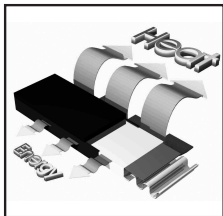

Envirosealed Spacer System for superior thermal efficiency

Convenient Tilt Latch Mechanism

Spring-loaded night latches allow both sashes to remain partially open for more ventilation

Double cam locks close in opposite directions to create a tighter seal

Patented constant-force stainless steel coil balance system and patented locking pivot bar shoe provide for easy sash operation and removal

Latching Extruded Half Screen

Multi-chambered construction provides thermally efficient air pockets

Both sashes are drop-in glazed for easy glass removal

Thermafect glass package helps reduce heating and cooling costs

Maintenance-free, vinyl extrusions will not stick or swell due to moisture

Patented Detent Clip prevents sash drift by securing top sash in position when fully closed