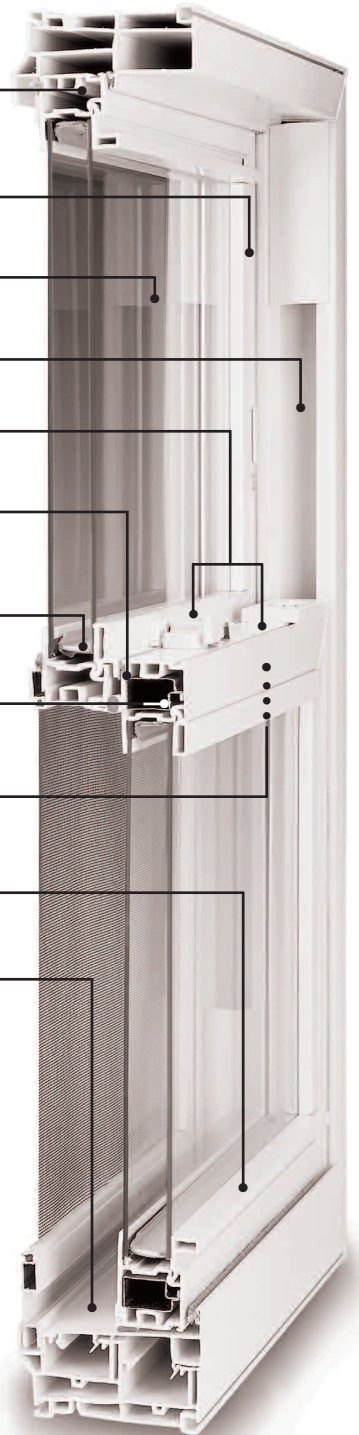

Envirosealed Spacer System for superior thermal efficiency

Convenient Tilt Latch Mechanism

Spring-loaded night latches allow both sashes to remain partially open for more ventilation

Double cam locks close in opposite directions to create a tighter seal

Patented constant-force stainless steel coil balance system and patented locking pivot bar shoe provide for easy sash operation and removal

Latching Extruded Half Screen

Multi-chambered construction provides thermally efficient air pockets

Fully weatherstripped to keep wind and weather outside

Envirosealed™ Spacer System reduces energy costs

Metal reinforcement in both sashes for added durability

Forced entry resistant Cam Latch - meets new AAMA requirements, provides security in the home

Full length lift rail for easy up and down operation

Sloping sill design prevents interior water leakage

For additional product information, technical documents, installation instructions and warranty information, please visit: www.miw.com